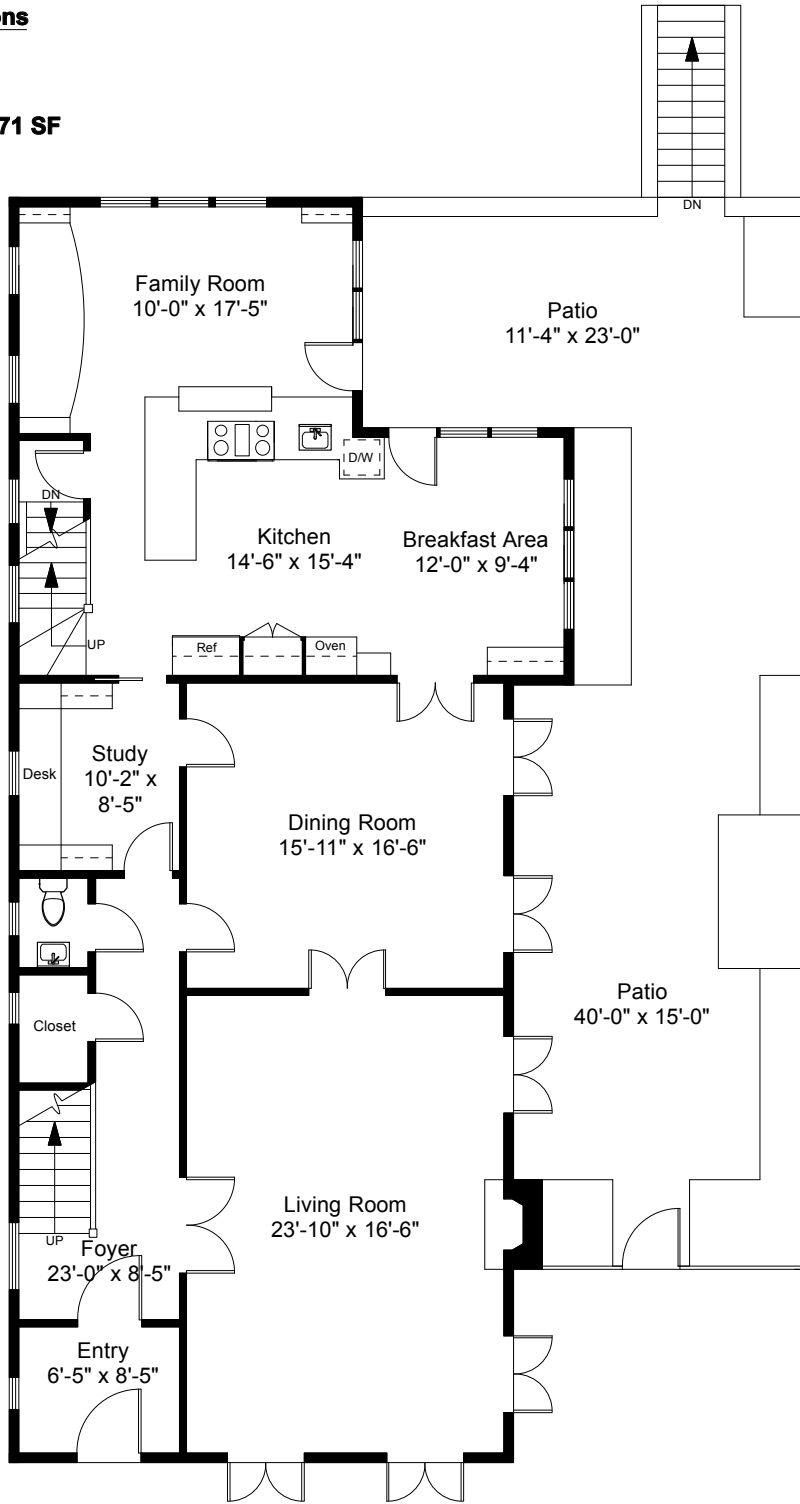

Square Footage Calculations

First Floor = 1,680 SF

Second Floor = 1,566 SF

Third Floor = 725 SF

Total Gross Living Area = 3,971 SF

133 Arlington Avenue
Providence, RI 02906

First Floor Plan
Ceiling Height = 8'-4"

1

Completed: May 2018

Note: Dimensions are not guaranteed and are provided for informational purposes only. Individual room dimensions are not used to calculate overall square footage.

NATIONAL
—FLOOR PLANS—
& PHOTOGRAPHY
(800) 328-0217